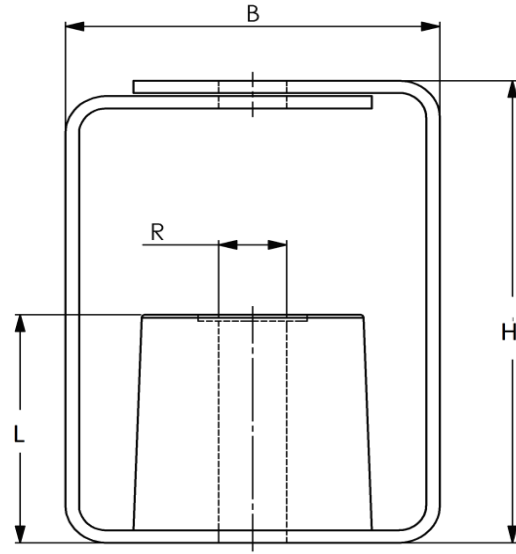

### FEATURE AND BENEFITS

\* Constructed of a neoprene element in a square powder coated bracket.

Product Code	Colour Code	B	H	L	R	Deflectio	Max Load (N)
		mm	mm	mm	mm		
KLRH10	Blue	M10	75	40	M10	8	100
KLRH20	Green	M10	75	40	M10	8	200
KLRH30	Red	M10	75	40	M10	8	300
KLRH50	Yellow	M10	75	40	M10	8	500
KLRH70	Brown	M10	75	40	M10	10	700
KLRH120	Orange	M10	75	40	M10	10	1200